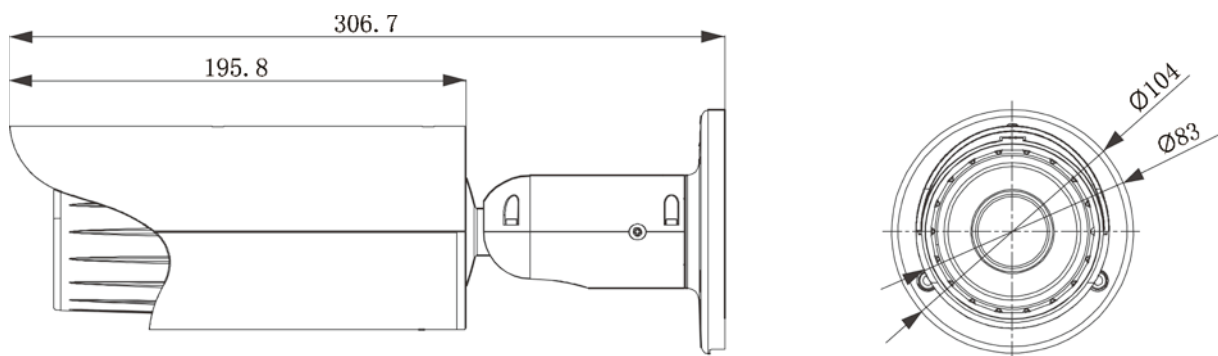

DH-IPC-HFW3200C

Max. User Access	10 users
Smart Phone	iPhone, iPad, Android, Windows Phone
Auxiliary Interface	
Memory Slot	Micro SD, Max 32GB
Alarm	2/1 channel In/Out
General	
Power Supply	DC12V(AC24 optional), PoE(802.3af)
Power Consumption	<10W
Working Environment	-10°C~+60°C, 10%~90%
Ingress Protection	IP66
Dimensions	φ104mm × 306.7mm
Weight	1.25Kg

Dimensions (mm)

<http://www.asi.ind.in>

Dahua Technology Co., Ltd.

1187 BinAn Road, Binjiang District, Hangzhou, China

Tel: +86-571-87688883

Fax: +86-571-87688815

Email:overseas@dahuatech.com

www.dahuatech.com

*Design and specifications are subject to change without notice.

© 2012 Dahua Technology Co., Ltd.