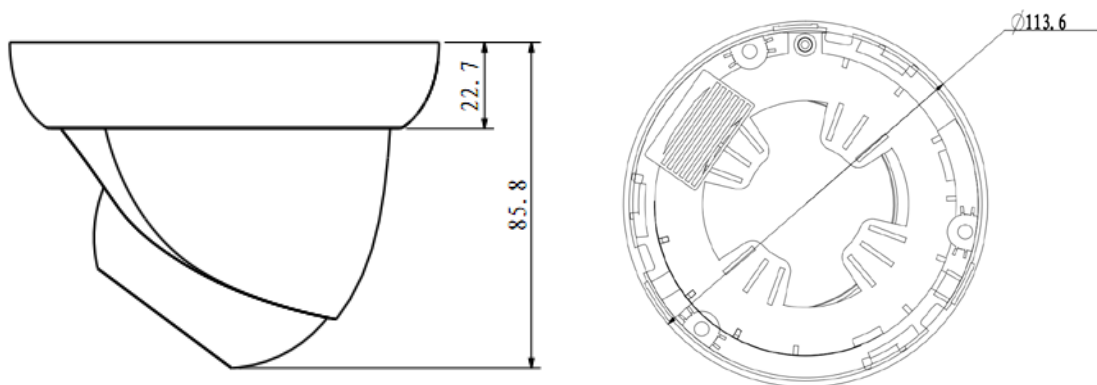

DH-IPC-HDW3200S

Technical Specifications

Model	DH-IPC-HDW3200SP		DH-IPC-HDW3200SN	
Camera				
Image Sensor	1/3" 2Megapixel Exmor CMOS			
Effective Pixels	1920(H)x1080(V)			
Scanning System	Progressive			
Electronic Shutter Speed	Auto/Manual, 1/3~1/10000s		Auto/Manual, 1/4~1/10000s	
Min. Illumination	0. 1Lux/F1.2 (Color), 0.01Lux/F1.2(B/W);0Lux/F1.2(IR on)			
S/N Ratio	>50dB			
Camera Features				
Max. IR LEDs Length	20m			
Day/Night	Auto(ICR)/Color/B/W			
Backlight Compensation	BLC / HLC / DWDR			
White Balance	Auto			
Gain Control	Auto/Manual			
Noise Reduction	2D			
Privacy Masking	Up to 4 areas			
Lens				
Focal Length	6mm (3.6mm,8mm)			
Max Aperture	F1.6			
Angle of View	H: 46°(70°/35°)			
Lens Type	Fixed lens			
Mount Type	Board-in Type			
Video				
Compression	H.264 / MJPEG			
Resolution	1080P(1920×1080) / 720P(1280×720) / D1(704×576) / CIF(352×288)		1080P(1920×1080) / 720P(1280×720) / D1(704×480) / CIF(352×240) /	
Frame Rate	Main Stream	1080P/720P(1 ~ 25/30fps)		
	Sub Stream	D1/CIF(1 ~ 25/30fps)		
Bit Rate	H.264: 32K ~ 8192Kbps, MJPEG: 32K ~20480Kbps			
Network				
Ethernet	RJ-45 (10/100Base-T)			
Protocol	IPv4/IPv6, HTTP, HTTPS, SSL, TCP/IP, UDP, UPnP, ICMP, IGMP, SNMP, RTSP, RTP, SMTP, NTP, DHCP, DNS, PPPOE, DDNS, FTP, IP Filter, QoS, Bonjour			
ONVIF	ONVIF Ver. 2.0			
Max. User Access	10 users			
Smart Phone	iPhone, iPad, Android, Windows Phone			
General				
Power Supply	DC12V, PoE (802.3af)			
Power Consumption	<5W			

DH-IPC-HDW3200S

Working Environment	-10°C~+60°C, 10%~90%
Ingress Protection	IP66
Dimensions	Φ113mm×86mm
Weight	0.4kg

Dimensions (mm)

Dahua Technology Co., Ltd.

1187 BinAn Road, Binjiang District, Hangzhou, China